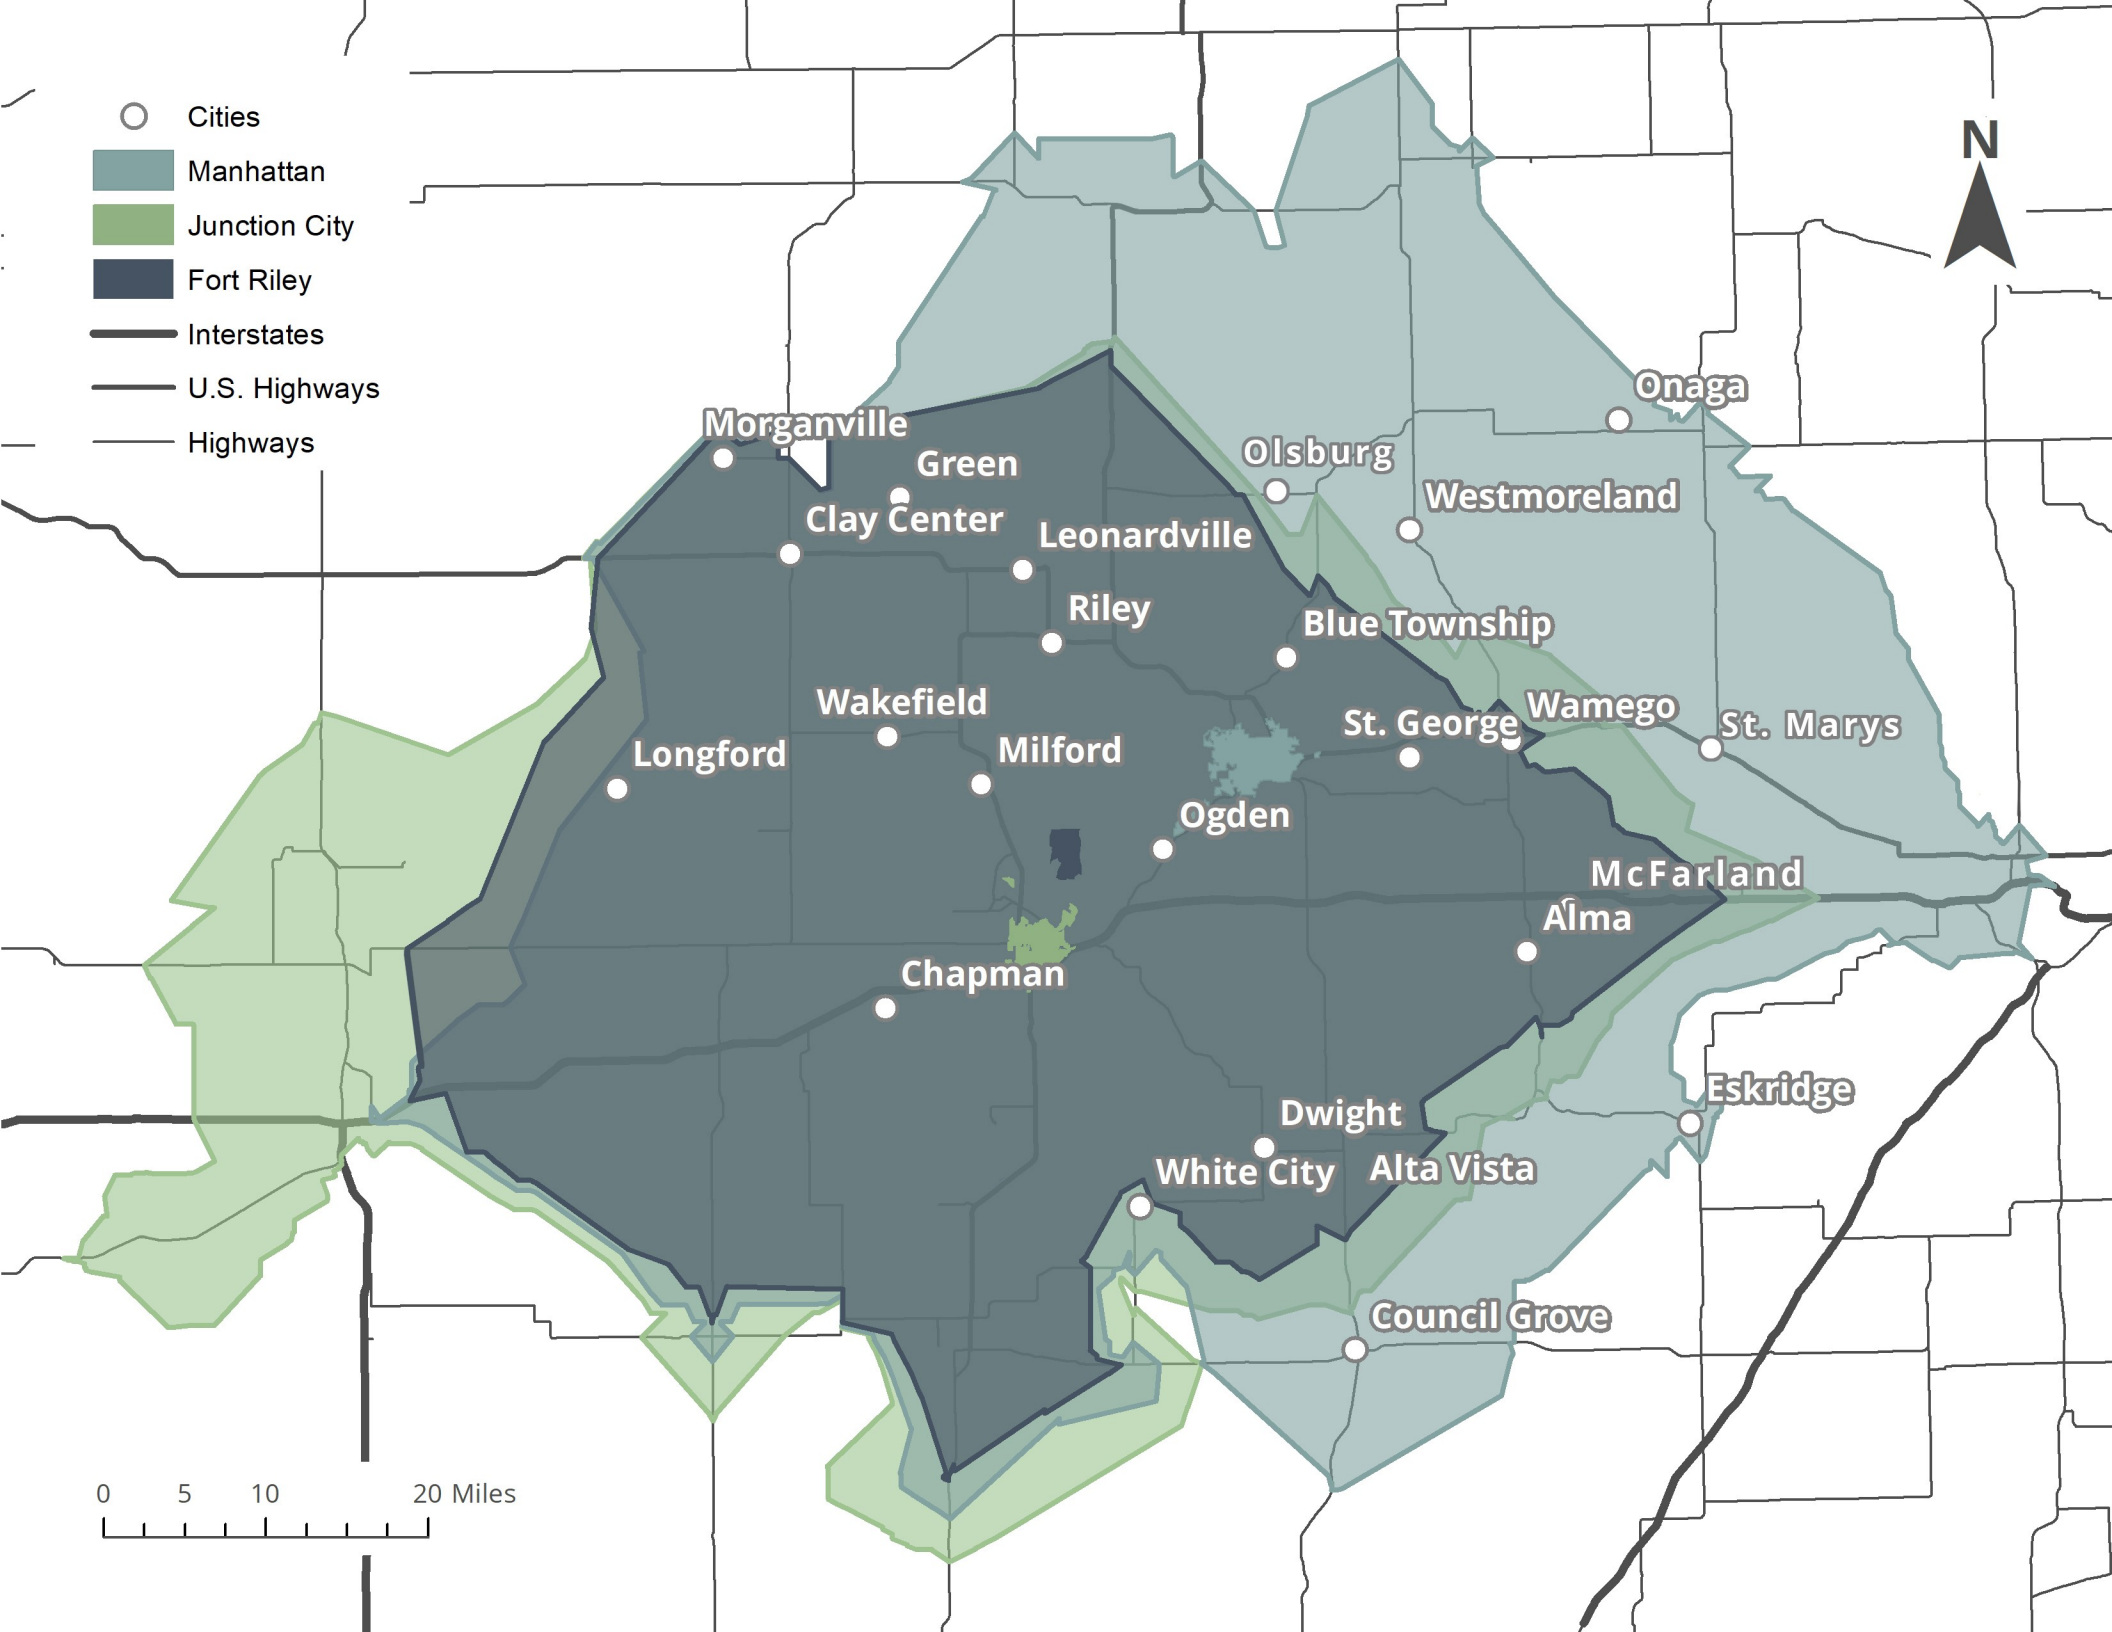

- Cities
- Manhattan
- Junction City
- Fort Riley
- Interstates
- U.S. Highways
- Highways

- Cities
- Fort Riley
- Interstates
- U.S. Highways
- Highways

Junction City

Cities

Interstates

U.S. Highways

Highways

Riley

Blue Township

Wakefield

St. George

Wamego

St. Mary's

Longford

Milford Manhattan

Fort Riley

Ogden

McFarland

Alma

Chapman

Eskridge

Dwight

White City

Alta Vista

Council Grove

0 5 10 20 Miles

- Cities
- Manhattan
- Interstates
- U.S. Highways
- Highways

0 5 10 20 Miles